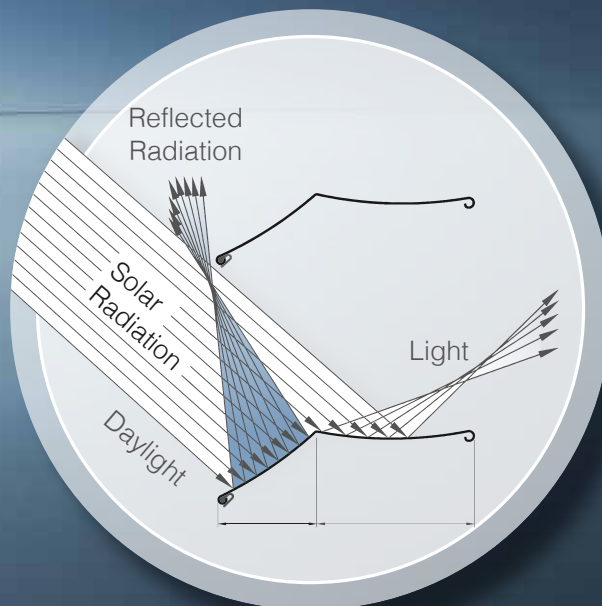

Daylight is directed towards the depth of the room via the ceiling.

Excellent view without glare

The top of the 80D slat is highly reflective to best direct daylight.

RETROLux. An ingenious system.

The secret of this raffstore lies in the two sections of the slat and their specific shape and angle. The outer segment reflects the direct sun rays back into the sky and does not even let the heat reach the window. The section which points to the inside directs the diffused daylight glare-free towards the depth of the room via the ceiling. Like this it stays comfortably cool and light at the same time. Another advantage: floors, furniture or electric appliances are protected from direct solar radiation.

Excellent view without glare.

The changeable slat tilt position ensures perfect view. The slats are tilted less in the upper area: perfect view from the depth of the room. The slats are tilted more in the lower area: unobstructed downward view near the window. Optionally, hanging can also move down in this open slat position.

The slat.

The top of the 80D slat is highly reflective to best direct daylight. This ensures nearly 100% colour reproduction of daylight on the ceiling. The underside of the slat is light grey which is especially comfortable for the human eye and prevents double reflections. The slats additionally feature high wind torsion through the off-centre fold and edge crimping. An embedded UPVC piping ensures noise reduction.