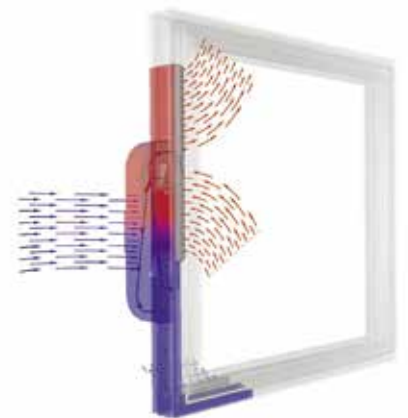

ADVANTAGES

- Each I-tec Ventilation and therefore each window and each room can be regulated individually
- Individual fresh air per room and as required for healthy living
- Less heat loss as full airing no longer necessary
- Increased security as window remains closed while airing takes place
- Integrated filters ensure air free from dust and pollen
- Operation available via I-tec SmartWindow or Loxone SmartHome
- Fresh air without any outside noise