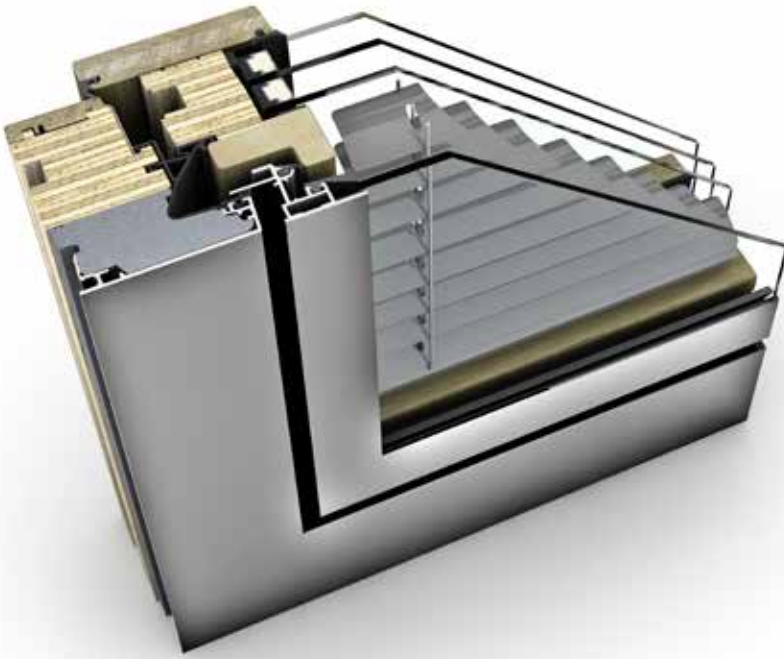

NEW

HV 450

TIMBER/ALUMINIUM WINDOW WITH INTEGRATED BLIND

PROPERTIES

Thermal insulation	U_w as low as 0.62 W/(m²K)
Sound reduction	up to 46 dB
Security	RC1N, RC2
Locking	concealed
Construction depth	85 mm

Design style	home pure
	home soft
	ambiente

I-tec SmartWindow

I-tec Glazing

I-tec Shading

home pure