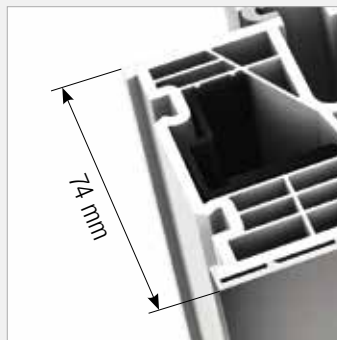

PROPERTIES

Thermal insulation	U_w as low as 0.79 W/(m²K)
Sound reduction	up to 44 dB
Security	RC1N, RC2
Locking	exposed
Construction depth	74 mm

Design style home pure
ambiente

I-tec Glazing

I-tec Shading

home pure