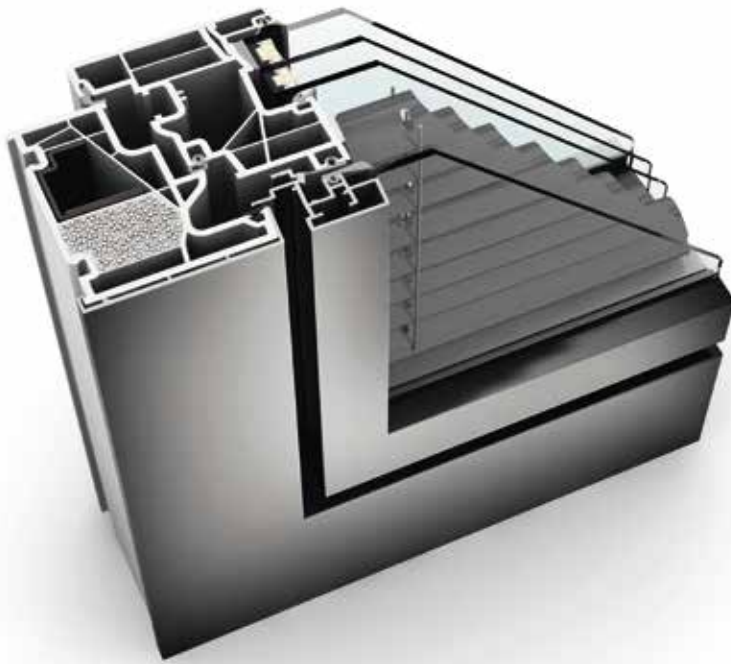

KV 440 UPVC/ALUMINIUM WINDOW WITH INTEGRATED BLIND