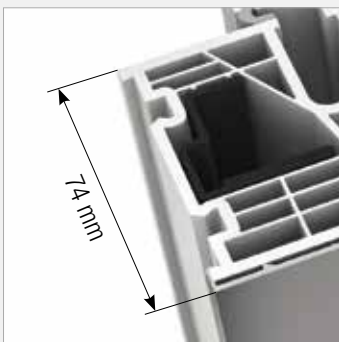

PROPERTIES

	Thermal insulation	U_w as low as 0.69 W/(m²K)
	Sound reduction	up to 45 dB
	Security	RC1N, RC2
	Locking	exposed
	Construction depth	71/74 mm
Design style		home pure home soft ambiente

I-tec Glazing

home pure