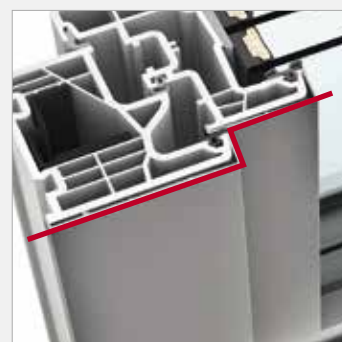

PROPERTIES

	Thermal insulation	U_w as low as 0.69 W/(m²K)
	Sound reduction	up to 45 dB
	Security	RC1N, RC2
	Locking	exposed
	Construction depth	71/74 mm
Design style		home pure home soft ambiente

I-tec Glazing

home pure