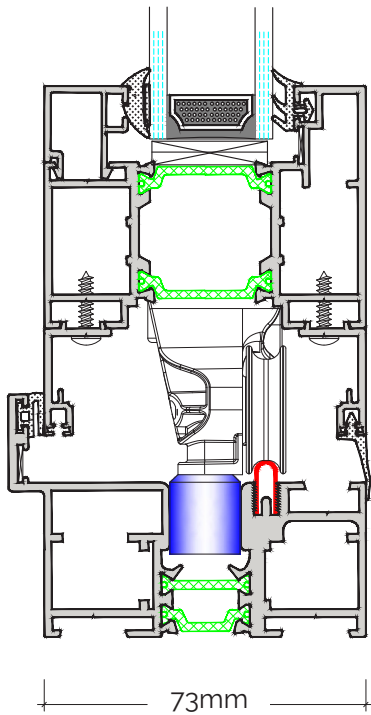

Technical Information

- ✓ 120mm Slim sightlines
- ✓ Adjustable jambs
- ✓ Ultra-smooth bottom running
- ✓ Multiple threshold options
- ✓ 3 stocked colours, RAL 7016M, RAL 9016G, RAL 9005M
- ✓ Fast Lead times
- ✓ Large thermal break for increased thermal values
- ✓ Triple glazed can achieve 1.4 W/m²K
- ✓ Intermediate doors have concealed shoot bolt locking
- ✓ Key locking shoot bolt optional
- ✓ All configurations available
- ✓ Opening either in or out
- ✓ Dual Colour & Special Finishes available
- ✓ Ideal for new build or replacement installation
- ✓ Document Q Compliant,
- ✓ BS6375 Part 1 Weather Testing
- ✓ PAS 24 available
- ✓ Maximum height 2500mm per panel
- ✓ Maximum width 1200mm per panel
- ✓ Maximum weight 120KG per panel

Gloss White
RAL 9016

Matt Anthracite
RAL 7016

Matt Black
RAL 9005

FD120 A Classic Bifolding Door by Dutemänn

Standard Threshold Detail

Head Detail

Intermediate detail integrated lock

Outerframe detail with adjustable jambs