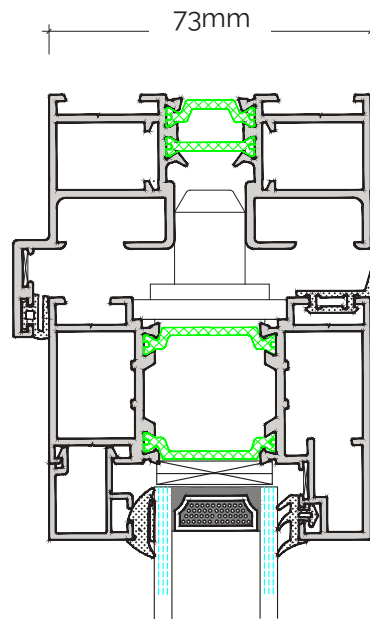

Technical Information

- ✓ 120mm Slim sightlines
- ✓ Adjustable jambs
- ✓ Ultra-smooth bottom running
- ✓ Multiple threshold options
- ✓ 3 stocked colours, RAL 7016M, RAL 9016G, RAL 9005M
- ✓ Fast Lead times
- ✓ Large thermal break for increased thermal values
- ✓ Triple glazed can achieve 1.4 W/m²K
- ✓ Intermediate doors have concealed shoot bolt locking
- ✓ Key locking shoot bolt optional
- ✓ All configurations available
- ✓ Opening either in or out
- ✓ Dual Colour & Special Finishes available
- ✓ Ideal for new build or replacement installation
- ✓ Document Q Compliant,
- ✓ BS6375 Part 1 Weather Testing
- ✓ PAS 24 available
- ✓ Maximum height 2500mm per panel
- ✓ Maximum width 1200mm per panel
- ✓ Maximum weight 120KG per panel

Gloss White
RAL 9016

Matt Anthracite
RAL 7016

Matt Black
RAL 9005

FD120 A Classic Bifolding Door by Dutemänn

Standard Threshold Detail

Head Detail

Intermediate detail integrated lock

Outerframe detail with adjustable jambs