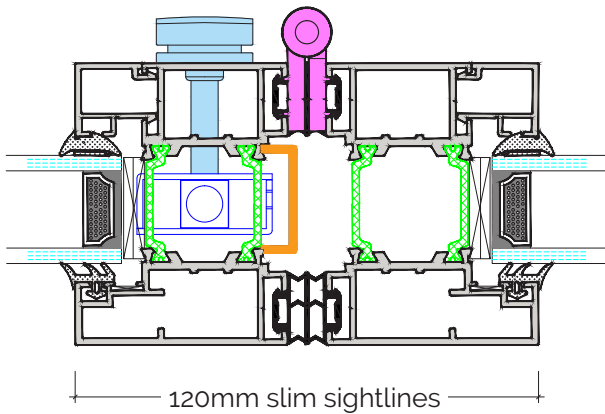

Technical Information

- ✓ 120mm Slim sightlines
- ✓ Adjustable jambs
- ✓ Ultra-smooth bottom running
- ✓ Multiple threshold options
- ✓ 3 stocked colours, RAL 7016M, RAL 9016G, RAL 9005M
- ✓ Fast Lead times
- ✓ Large thermal break for increased thermal values
- ✓ Triple glazed can achieve 1.4 W/m²K
- ✓ Intermediate doors have concealed shoot bolt locking
- ✓ Key locking shoot bolt optional
- ✓ All configurations available
- ✓ Opening either in or out
- ✓ Dual Colour & Special Finishes available
- ✓ Ideal for new build or replacement installation
- ✓ Document Q Compliant,
- ✓ BS6375 Part 1 Weather Testing
- ✓ PAS 24 available
- ✓ Maximum height 2500mm per panel
- ✓ Maximum width 1200mm per panel
- ✓ Maximum weight 120KG per panel

Gloss White
RAL 9016

Matt Anthracite
RAL 7016

Matt Black
RAL 9005

FD120 A Classic Bifolding Door by Dutemänn

Standard Threshold Detail

Head Detail

Intermediate detail integrated lock

Outerframe detail with adjustable jambs