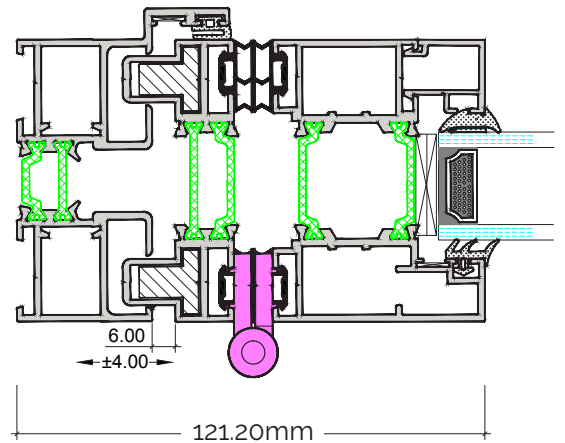

Technical Information

- ✓ 120mm Slim sightlines
- ✓ Adjustable jambs
- ✓ Ultra-smooth bottom running
- ✓ Multiple threshold options
- ✓ 3 stocked colours, RAL 7016M, RAL 9016G, RAL 9005M
- ✓ Fast Lead times
- ✓ Large thermal break for increased thermal values
- ✓ Triple glazed can achieve 1.4 W/m²K
- ✓ Intermediate doors have concealed shoot bolt locking
- ✓ Key locking shoot bolt optional
- ✓ All configurations available
- ✓ Opening either in or out
- ✓ Dual Colour & Special Finishes available
- ✓ Ideal for new build or replacement installation
- ✓ Document Q Compliant,
- ✓ BS6375 Part 1 Weather Testing
- ✓ PAS 24 available
- ✓ Maximum height 2500mm per panel
- ✓ Maximum width 1200mm per panel
- ✓ Maximum weight 120KG per panel

Gloss White
RAL 9016

Matt Anthracite
RAL 7016

Matt Black
RAL 9005

FD120 A Classic Bifolding Door by Dutemänn

Standard Threshold Detail

Head Detail

Intermediate detail integrated lock

Outerframe detail with adjustable jambs